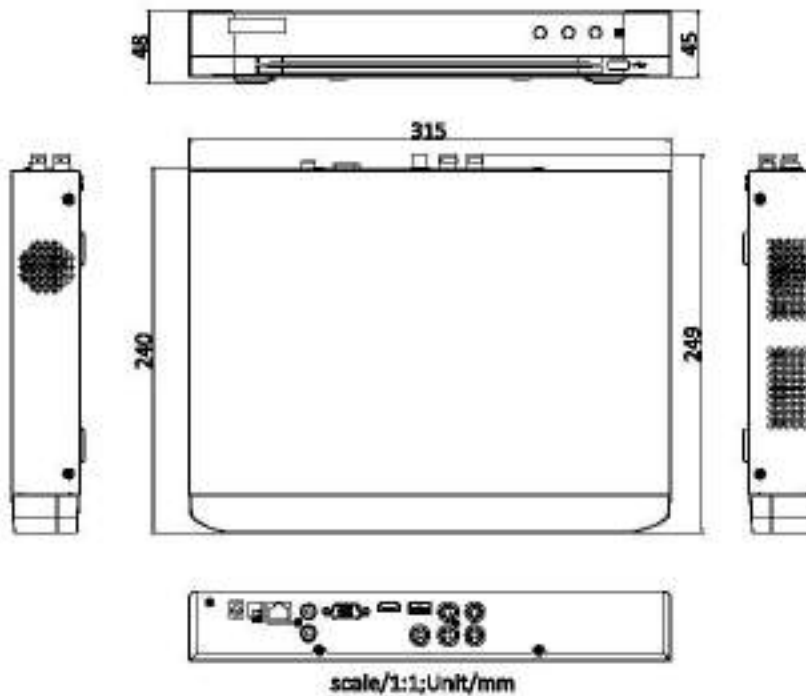

Frame Rate	<p>Main stream:</p> <p>When 1080p Lite mode not enabled:</p> <p>For 3K stream access: 3K lite@12fps; 4 MP lite/1080p@15fps; 720p/WD1/4CIF/VGA/CIF@20fps</p> <p>For 5 MP stream access: 5 MP lite@12fps; 4 MP lite/1080p@15fps; 720p/WD1/4CIF/VGA/CIF@20fps</p> <p>For 4 MP stream access: 4 MP lite/1080p@15fps; 720p/WD1/4CIF/VGA/CIF@25fps (P)/30fps (N)</p> <p>For 1080p stream access: 1080p/720p@15fps; VGA/WD1/4CIF/CIF@25fps (P)/30fps (N)</p> <p>For 720p stream access: 720p/VGA/WD1/4CIF/CIF@25fps (P)/30fps (N)</p> <p>When 1080p Lite mode enabled:</p> <p>3K lite/5 MP lite@12fps; 4 MP lite@15fps; 1080p lite/720p lite/VGA/WD1/4CIF/CIF@25fps (P)/30fps (N)</p> <p>Sub-stream:</p> <p>WD1/4CIF@12fps; CIF@25fps (P)/30fps (N)</p>
Video Bitrate	32 Kbps to 6 Mbps
Dual-stream	Support main stream or sub stream
Stream Type	Video, Video & Audio
Audio Compression	G.711u
Audio Bitrate	64 Kbps
<b>Network</b>	
Remote Connection	32
Total Bandwidth	72 Mbps
Network Protocol	TCP/IP, PPPoE, DHCP, Hik-Connect, DNS, DDNS, NTP, SADP, NFS, iSCSI, UPnP™, HTTPS, ONVIF
Network Interface	1, RJ45 10/100 Mbps self-adaptive Ethernet interface
Wi-Fi	Connectable to Wi-Fi network by Wi-Fi dongle through USB interface
<b>Auxiliary Interface</b>	
SATA	1 SATA interface, up to 10 TB capacity for each disk
Serial Interface	RS-485 (half-duplex)
USB Interface	Front panel: 1 × USB 2.0; Rear panel: 1 × USB 2.0
Alarm In/Out	N/A (optional to support)
<b>General</b>	
Power Supply	12 VDC, 1.5 A
Consumption	≤ 18 W
Working Temperature	-10 °C to 55 °C (14 °F to 131 °F)
Working Humidity	10% to 90%
Dimension (W × D × H)	319 × 236 × 48 mm (12.6 × 9.3 × 1.9 inch)
Weight	≤ 1.16 kg (2.6 lb)

### ▪ Physical Interface

No.	Description	No.	Description
1	Video in	7	Audio out
2	USB interface	8	LAN network interface
3	Video out	9	Audio in
4	HDMI interface	10	RS-485 interface
5	VGA interface	11	12 VDC power input
6	Alarm in / alarm out	12	GND

▪ Dimension