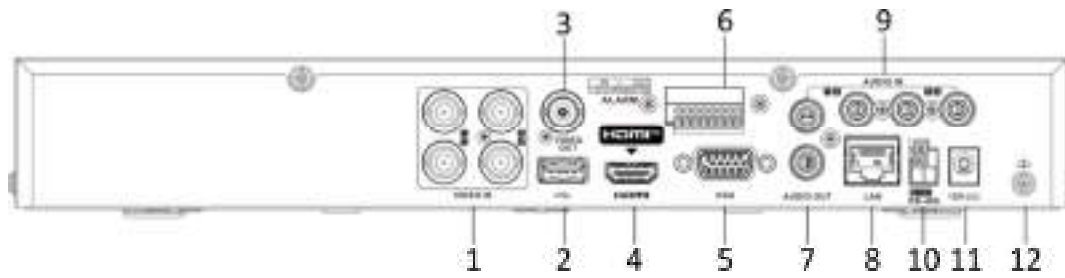

No.	Description	No.	Description
1	Video in	7	Audio out
2	USB interface	8	LAN network interface
3	Video out	9	Audio in
4	HDMI interface	10	RS-485 interface
5	VGA interface	11	12 VDC power input
6	Alarm in / alarm out	12	GND

▪ Dimension