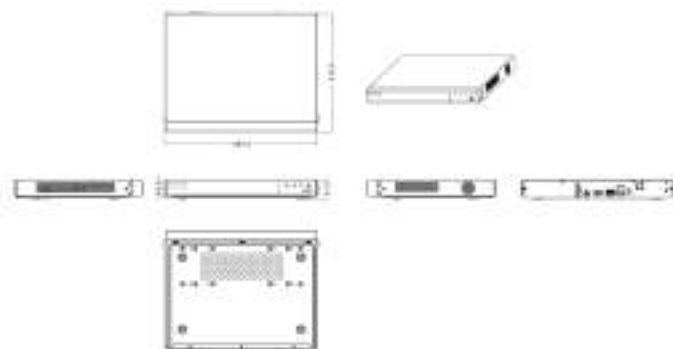

Dimensions (mm/inch)

7A32C-H2

32Ch. 4K Network Video Recorder

Feature	Specification
Operating System	Embedded LINUX
IP Camera Input	32 Channels
Video Input	32 Channel (16MP/ 12MP/ 8MP/ 6MP/ 5MP/ 4MP/ 3MP/ 1080p/ 1280x1024/ 960p/ 720p/ D1/ CIF)
Resolution	16MP (7680 x 2160), 12MP (4000 x 3000), 8MP (3840 x 2160), 5MP (2592 x 1944), 4MP (2688 x 1520/ 2560 x 1440), 3MP (2048 x 1536), 1080P (1920 x 1080), 960P (1280 x 960), 720P (1280 x 720), D1 (720 x 576/ 720 x 480)
Preview capability	1 CH 16MP@25fps, 2 CH 12MP@25fps, 4 CH 8MP@25fps, 5 CH 6MP@25fps, 6 CH 5MP@25fps, 8 CH 4MP@25fps, 10 CH 3MP@25fps, 16 CH 1080p@25fps, 32 CH 720p/D1@25fps
Playback Capability	1 CH 16MP@25fps, 2 CH 12MP@25fps, 4 CH 8MP@25fps, 5 CH 6MP@25fps, 6 CH 5MP@25fps, 8 CH 4MP@25fps, 10 CH 3MP@25fps, 16 CH 1080p/ 720p/ D1@25fps
Bandwidth Rate	320 Mbps for Input, 320 Mbps for Recording and 160 Mbps for Transmission
Video Output	1 HDMI: 4K (3840 x 2160), 2K (2560 x 1440), (1920 x 1080), (1280 x 1024), (1280 x 720), (1024 x 768) 1 VGA: 1920 x 1080, 1280 x 1024, 1280 x 720, 1024 x 768
Video Display Split	32 Channel/ 25 Channel/ 17 Channel/ 16 Channel/ 13 Channel/ 10 Channel/ 9 Channel/ 8 Channel/ 6 Channel/ 4 Channel/ 2 Channel/ 1Channel
Record Mode	Manual/ Normal Record/ Motion Detection/ Alarm/ Smart Event
OSD	Camera Title, Time, Recording, Motion Detection, Event Alarm
Motion Detection	32 Channel, MD Zones: 396 (22 x 18)
Trigger Events	Recording, Email, FTP, Snapshot, Show Message, Pop-up Window, Alarm Output, Buzzer
Smart Event (By Camera)	Intrusion Detection, Line Crossing Detection, Region Entrance, Region Exiting, Loitering Detection, People Gathering Detection