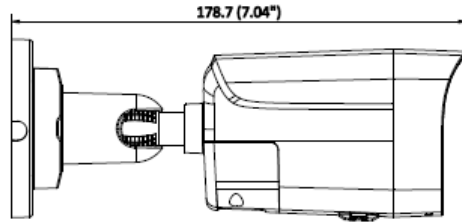

Protection	IP67
------------	------

*Specifications are subject to change without prior notice. *Product picture may differ as per actual.

Available Model

PT-NC140D7-WNMS/AW(D2)

Dimension

Unit: mm (inch)