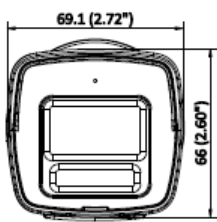

Protection	IP67
------------	------

*Specifications are subject to change without prior notice. *Product picture may differ as per actual.

Available Model

PT-NC140D7-WNMS/AW(D2)

Dimension

Unit: mm (inch)