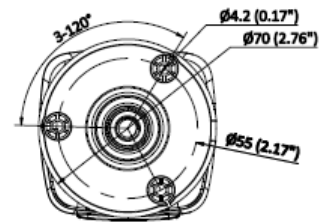

Protection	IP67
------------	------

*Specifications are subject to change without prior notice. *Product picture may differ as per actual.

Available Model

PT-NC140D7-WNMS/AW(D2)

Dimension

Unit: mm (inch)