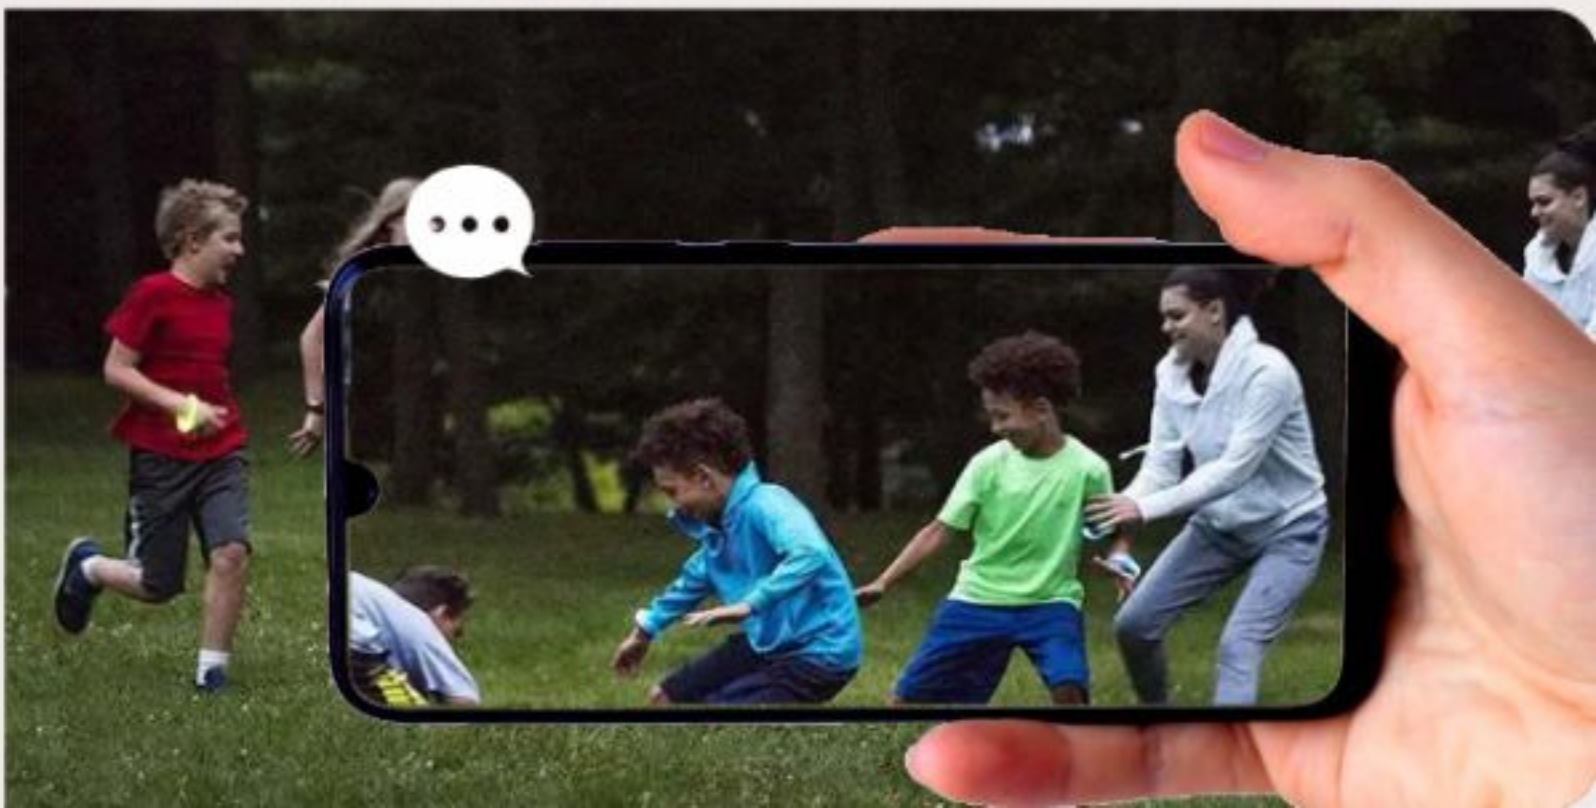

## Motion Tracking

Whenever unexpected motion is detected in the video frame, the camera has been devised to rotate automatically to track the movement of people and record it to investigate later.

## Human Body Detection

Designed to provide human detection and intelligent alerts, which means only being alerted only when the need occurs as the camera detects people as opposed to animals, passing vehicles, or other inanimate moving objects.

## View & Talk

Enables you to stay in touch with your loved ones from anywhere, meaning you can also talk while viewing the live video feed on the phone.