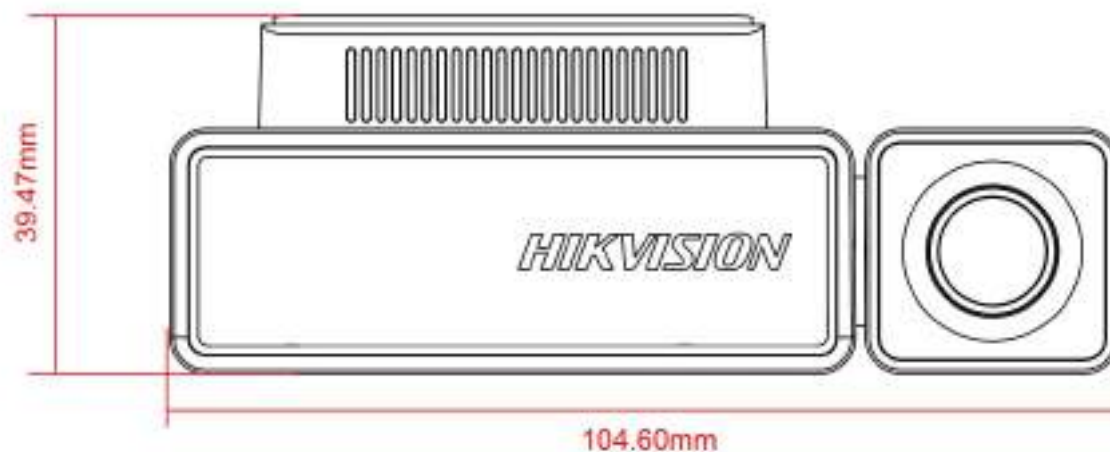

Dimensions

Headquarters

No.555 Qianmo Road, Binjiang District,
Hangzhou 310051, China
T +86-571-8807-5908
www.hikvision.com

Follow us on social media to get the latest product and solution information.

HIKVISION

HIKVISIONHQ

HIKVISIONHQ

HIKVISION_Global

HIKVISION
Corporate Channel

HIKVISIONHQ