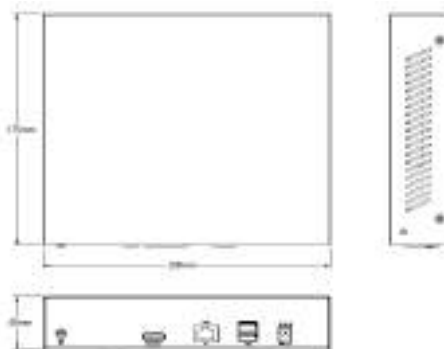

### 9Ch. 4K Network Video Recorder

- Up to 9 Channel IP camera input
- Support Up to 12MP Resolution
- NEXICODE, H.265, H.264 Video Compression
- Max Incoming Bandwidth 80Mbps, Outgoing Bandwidth 80Mbps
- 1 SATA Port, Up to 10TB capacity

## Dimensions (mm/inch)